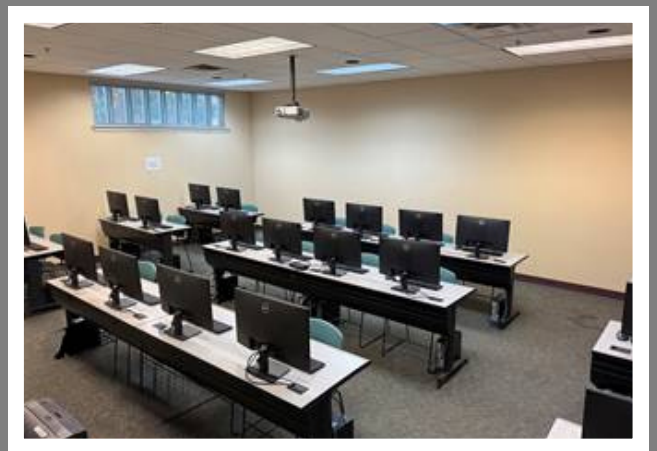

COMPUTER LAB

Contact: Stephanie Easley
gti@shelteringarmsforkids.com

Visit Our Website
shelteringarmsforkids.com